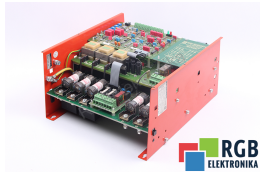

MOVIRET328 825186X 0-400V 28A 340V 3A UMKEHRSTROMRICHTER SEW-EURODRIVE

Used SEW EURODRIVE MOVIRET328
Tested and cleaned.
24 months guarantee
Dedicated courier
Delivery across Europe even in 24h

TECHNICAL DATA

MANUFACTURER	SEW EURODRIVE
MODEL	MOVIRET328
CATEGORY	AC and DC motors
WEIGHT [KG]	10.0
HEIGHT [CM]	18.0
LENGHT [CM]	35.0
WIDTH [CM]	32.0

24/7 SUPPORT AVAILABLE
[+48 71 750 09 78](tel:+48717500978)

WRITE TO US
info@rgbelektronika.pl